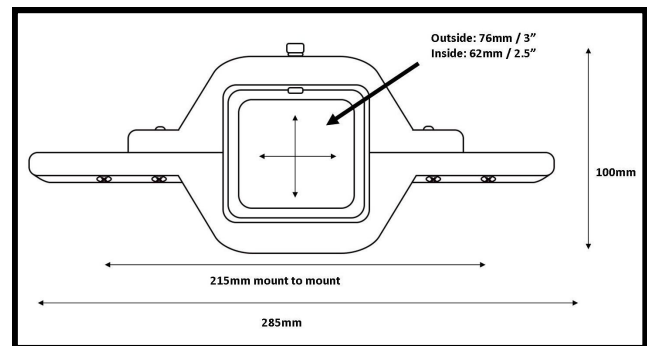

ACCESSORIES

HITCHMOUNT

This Hitch mount is designed to be compatible with most vehicles with 2" / 50mm hitch receiver. It comes with a lock in bolt intended to lock the hitch mount on the tow bar and remove play to ensure stability.

- Material: Aluminum
- Finish: Black Powder coated
- Bolt: 20mm long (extra support)
- Diameter of hole for bolt: 8mm

This picture is an example of use. The eXterrain SDSMount brackets are attached to eXterrain Raven Light Bar series.

Please note: eXterrain's hitch mount is universal and can be used for any light. It is ideally suited for the RAVEN350 and up.

Bar light and Slide brackets
sold separately:
not included.